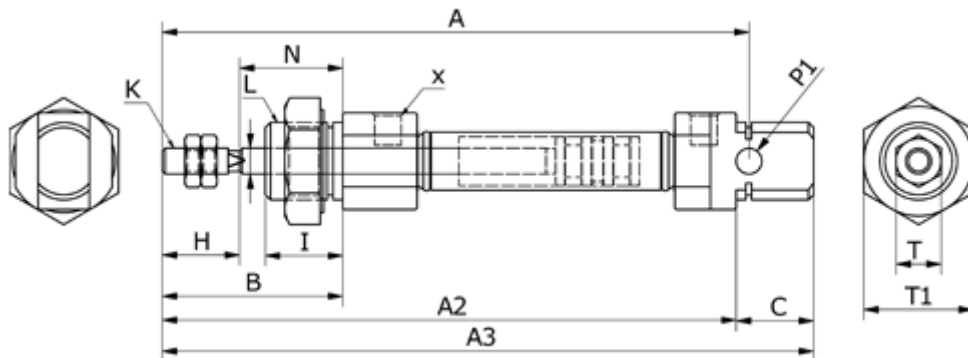

Data Sheet

Article number: 58MI12S0015CAP

Description: Cylinder MI-12x15-S-CA, Ø12x15
Double acting type - port M5

Measures

A	= 91	K	= M6x1,0	V = 6
A2	= 50	L	= M16x1,5	X = M5x0,8
A3	= 105	N	= 20	
B	= 38	O	= 14	
Bore diameter	= 12	P1	= 6	
C	= 17	Stroke	= 15	
HS	= 16	T	= 10	
I	= 17	T1	= 22	